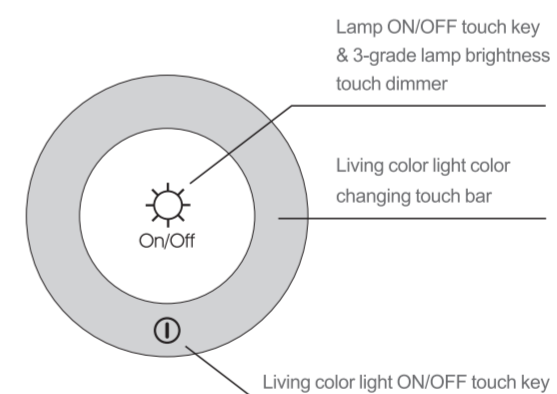

- When adjusting the lamp arm, please hold the base.
- Arm adjustable range: 90° (excessive adjustment may cause damage)

- Chimney angle adjustable, to meet your demands.
- Adjustable range: 45° of each side (excessive adjustment may cause damage)

- Lamp head adjustable
- Adjustable angle of the Lamp stand: 30° of each side
- When adjusting the lamp arm, please hold the base.

### Operation instructions

During the living color light ON status, touch the living color light  touch key for 3 seconds, the living color light color can change automatically.