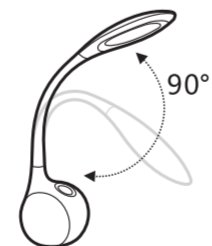

The lamp's arm and chimney activities:

- When adjusting the lamp arm, please hold the base.
- Arm adjustable range: 90° (excessive adjustment may cause damage)